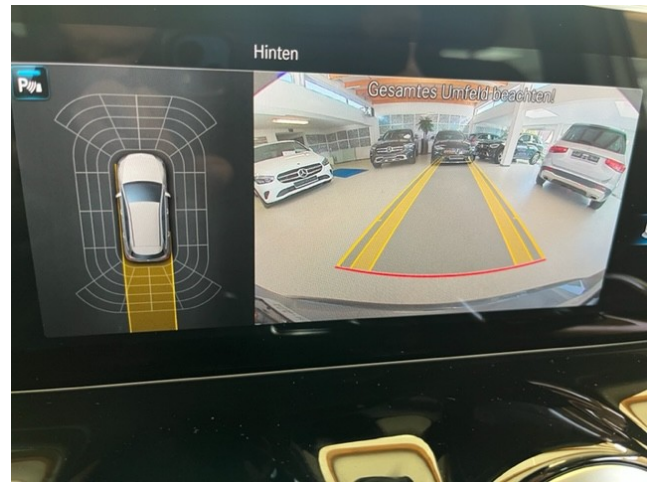

24 Monate Garantie

Besuchen Sie uns für eine Beratung mit Terminabsprache

HX G6300

weitere Bilder unter www.asa.nrw

ASA seit 1994

ADRESSEN

A photograph of a man in a dark suit and light blue tie standing next to a silver Mercedes-Benz G-Class van in a showroom. The van has a license plate that reads "HX G6300". The background shows other cars and the interior of the dealership.

24 Monate Garantie

Besuchen Sie uns für eine Beratung mit Terminabsprache

ASA seit 1994

Live WebCam auf www.asa.nrw

Autokauf ASA
Mercedes-Benz Abrechnung
ASA - macht Ihre Wünsche wahr!

A photograph of the exterior of the ASA dealership. The building has blue signage with the ASA logo and text. Several cars are parked in front of the building. The sky is blue with some clouds.