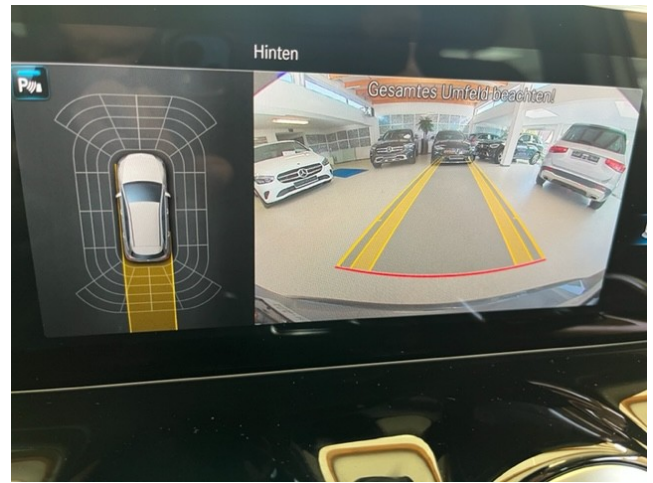

24 Monate Garantie

Besuchen Sie uns für eine Beratung mit Terminabsprache

HX G6300

weitere Bilder unter www.asa.nrw

ASA seit 1994

A promotional advertisement for ASA. It features a man in a dark suit and light blue tie standing next to a silver Mercedes-Benz G-Class van. The van's license plate is "HX G6300". The background shows a car dealership interior with other vehicles. The ASA logo and "seit 1994" are in the bottom left corner.

24 Monate Garantie

Besuchen Sie uns für eine Beratung mit Terminabsprache

ASA seit 1994 **Live WebCam auf www.asa.nrw**

A promotional advertisement for ASA showing the exterior of a dealership. The building has "Autohaus ASA Mercedes-Benz Fahrzeug" signs. Several cars are parked in front. The ASA logo and "seit 1994" are in the bottom left corner. The text "Live WebCam auf www.asa.nrw" is in the bottom right corner.