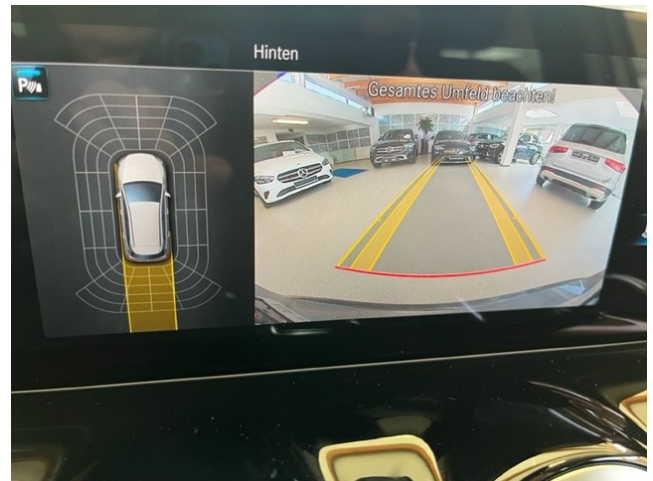

24 Monate Garantie

Besuchen Sie uns für eine Beratung mit Terminabsprache

HX G6300

weitere Bilder unter www.asa.nrw

ASA seit 1994

A photograph of a male salesman in a dark suit and light blue tie standing next to a silver Mercedes-Benz van in a showroom. The van's license plate reads "HX G6300". The background shows other cars and the interior of the dealership.

24 Monate Garantie

Besuchen Sie uns für eine Beratung mit Terminabsprache

ASA seit 1994

Live WebCam auf www.asa.nrw

A photograph of the exterior of the ASA dealership. The building has blue signage with the ASA logo and the text "Autohaus ASA Mercedes-Benz Fahrzeug". Several cars are parked in the lot in front of the building under a blue sky with light clouds.