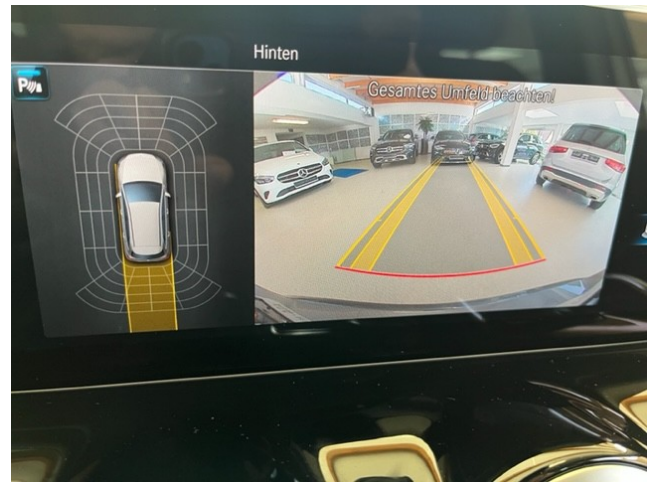

24 Monate Garantie

Besuchen Sie uns für eine Beratung mit Terminabsprache

HX G6300

ADRESSEN

ASA seit 1994

weitere Bilder unter www.asa.nrw

A promotional advertisement for ASA. It features a man in a suit standing next to a silver Mercedes-Benz G-Class van in a showroom. The van's license plate is HX G6300. The ASA logo and the text "seit 1994" are in the bottom left. The main text encourages a visit for a consultation with an appointment. The website www.asa.nrw is mentioned at the bottom.

24 Monate Garantie

Besuchen Sie uns für eine Beratung mit Terminabsprache

ASA seit 1994

Live WebCam auf www.asa.nrw

A promotional advertisement for ASA showing the exterior of a dealership. The building has signs for "Autokauf ASA", "Mercedes-Benz Fahrzeug", and "ASA - macht Ihre Wünsche wahr!". The ASA logo and "seit 1994" are in the bottom left. The main text encourages a visit for a consultation with an appointment. The website www.asa.nrw is mentioned at the bottom.