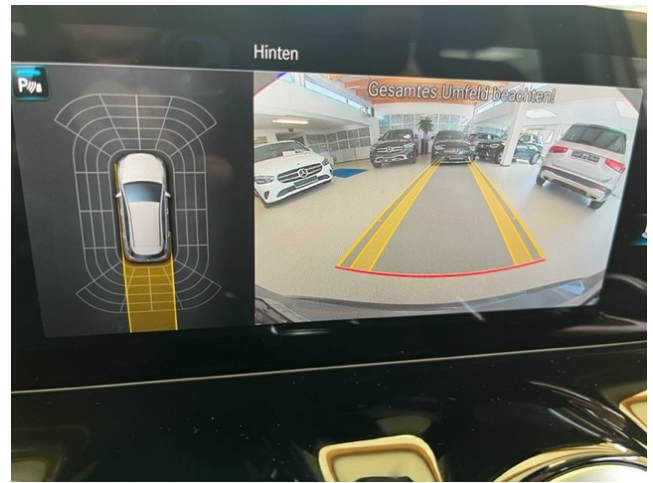

24 Monate Garantie

Besuchen Sie uns für eine Beratung mit Terminabsprache

HX G6300

ASA
seit 1994

weitere Bilder unter www.asa.nrw

A photograph of a man in a dark suit and light blue tie standing next to a silver Mercedes-Benz van in a showroom. The van's license plate is HX G6300. The background shows other cars and the interior of the dealership.

24 Monate Garantie

Besuchen Sie uns für eine Beratung mit Terminabsprache

ASA
seit 1994

Live WebCam auf www.asa.nrw

A photograph of the exterior of the ASA dealership building. The building has a blue and white facade with the ASA logo. Several cars are parked in front of the building. The sky is blue with some clouds.